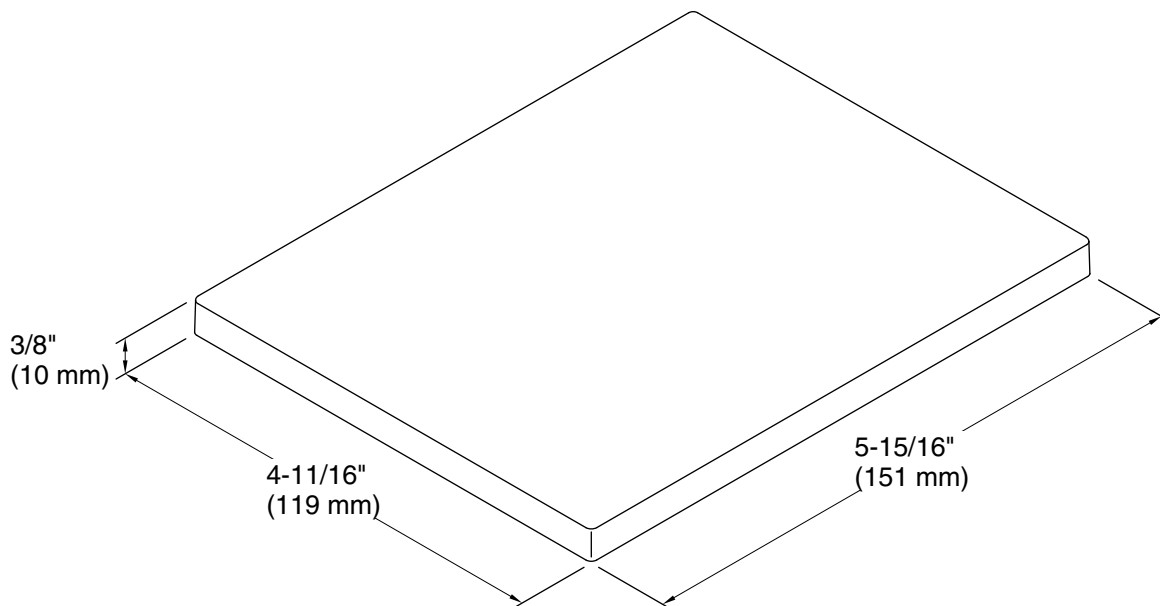

Features

- Flat tray provides wall-mounted shelf storage for bath essentials.
- Fits securely on Draft frames, hotelier, and toilet paper holder (sold separately).
- Pair with other Draft components including trays, containers, and hooks (sold separately).
- Durable composite material.
- Coordinates with other products in the Draft collection.

Color	Code	Description
	0	White
	7	Black Black™

Technical Information

All product dimensions are nominal.

Material: Plastic, Silicone